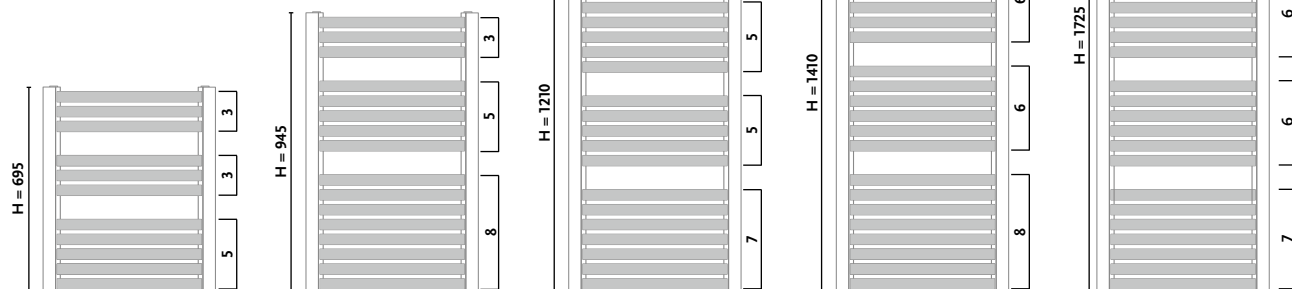

Colour: Grey pyrite [17]

Zenith w

Colour: White [01]
Connection: [11]

Zenith w

Supplied as standard in white with T1 connection. Valves shown in the photo are optional and charged separately.

Type :	AZW- vertical radiator
Material:	low carbon steel
Construction:	collector profile triangle 56 x 35 pipe profile 35 x 10
Work pressure:	up to 1,0 Mpa
Work temperature:	up to 95°C
Standard equipment:	plug premium ½", air vent premium ½" radiator bracket Z 20
Finishing:	Standard colour white [01]
Threads:	½" Gw

STANDARD

Zenith W	H [mm]	W [mm]	D [mm]	DC [mm]	C [mm]	A [mm]	HA [mm]	INDEKS	n	55/45/20°C [W]	75/65/20°C [W]	e [W]
AZ-W 70/60	695	580	100	48	500	510	525	1011136110 1101	1,2304	190	356	300
AZ-W 95/60	945	580	100	48	500	510	775	1011136120 1101	1,2400	257	485	300
AZ-W 120/60	1210	580	100	48	500	510	1040	1011136130 1101	1,2400	330	621	600
AZ-W 140/60	1410	580	100	48	500	510	1240	1011136140 1101	1,2400	384	724	600
AZ-W 175/60	1725	580	100	48	500	510	1555	1011136150 1101	1,2491	468	886	600
AZ-W 95/70	945	680	100	48	600	610	775	1011136220 1101	1,2400	302	569	300
AZ-W 120/70	1210	680	100	48	600	610	1040	1011136230 1101	1,2266	390	729	600
AZ-W 140/70	1410	680	100	48	600	610	1240	1011136240 1101	1,2400	451	849	600
AZ-W 175/70	1725	680	100	48	600	610	1555	1011136250 1101	1,2465	550	1040	900