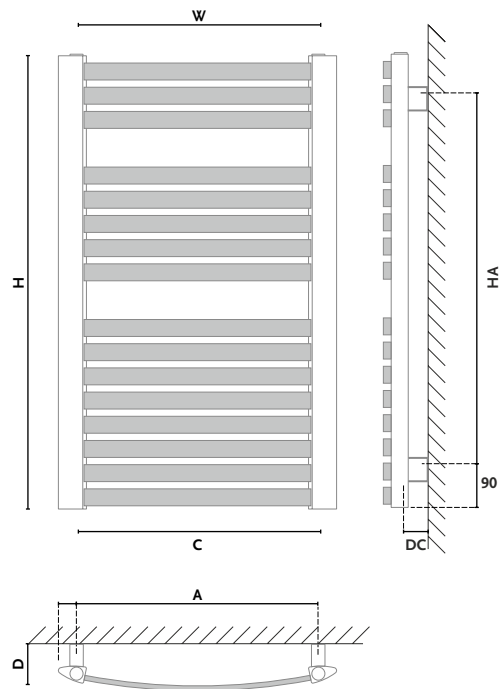

Colour: Grey pyrite [17]

Zenith w

Colour: White [01]
Connection: [11]

Zenith w

Supplied as standard in white with T1 connection. Valves shown in the photo are optional and charged separately.

Type :	AZW- vertical radiator
Material:	low carbon steel
Construction:	collector profile triangle 56 x 35 pipe profile 35 x 10
Work pressure:	up to 1,0 Mpa
Work temperature:	up to 95°C
Standard equipment:	plug premium ½", air vent premium ½" radiator bracket Z 20
Finishing:	Standard colour white [01]
Threads:	½" Gw

STANDARD

Zenith W	H [mm]	W [mm]	D [mm]	DC [mm]	C [mm]	A [mm]	HA [mm]	INDEKS	n	55/45/20°C [W]	75/65/20°C [W]	e [W]
AZ-W 70/60	695	580	100	48	500	510	525	1011136110 1101	1,2304	190	356	300
AZ-W 95/60	945	580	100	48	500	510	775	1011136120 1101	1,2400	257	485	300
AZ-W 120/60	1210	580	100	48	500	510	1040	1011136130 1101	1,2400	330	621	600
AZ-W 140/60	1410	580	100	48	500	510	1240	1011136140 1101	1,2400	384	724	600
AZ-W 175/60	1725	580	100	48	500	510	1555	1011136150 1101	1,2491	468	886	600
AZ-W 95/70	945	680	100	48	600	610	775	1011136220 1101	1,2400	302	569	300
AZ-W 120/70	1210	680	100	48	600	610	1040	1011136230 1101	1,2266	390	729	600
AZ-W 140/70	1410	680	100	48	600	610	1240	1011136240 1101	1,2400	451	849	600
AZ-W 175/70	1725	680	100	48	600	610	1555	1011136250 1101	1,2465	550	1040	900

RECOMMENDED:

VALVE - SMART 1 in the colour of the radiator for connection [11]

VALVE - CORNER in chrome for connection [11]

GOR electric heating element