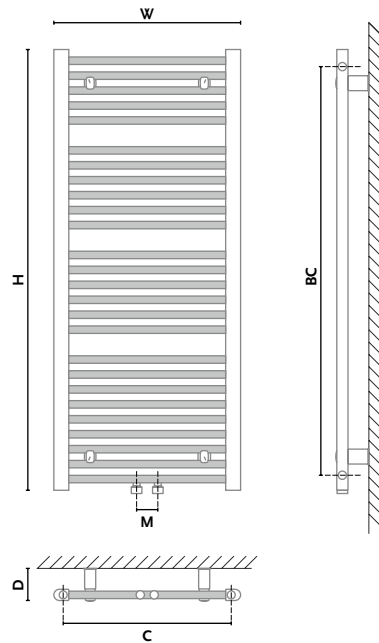

TURKUS | DRN

Type :	DRN - vertical radiator
Material:	low carbon steel
Construction:	pipe Ø 20 collector profile D 40 x 30
Work pressure:	up to 1,0 MPa
Work temperature:	up to 95°C
Standard equipment:	plug ½"; air vent ½"; radiator bracket type Z 13
Finishing:	Standard colour white [01]
Threads:	½" Gw
Connection:	STANDARD [11] OPTION [21] [31][32]