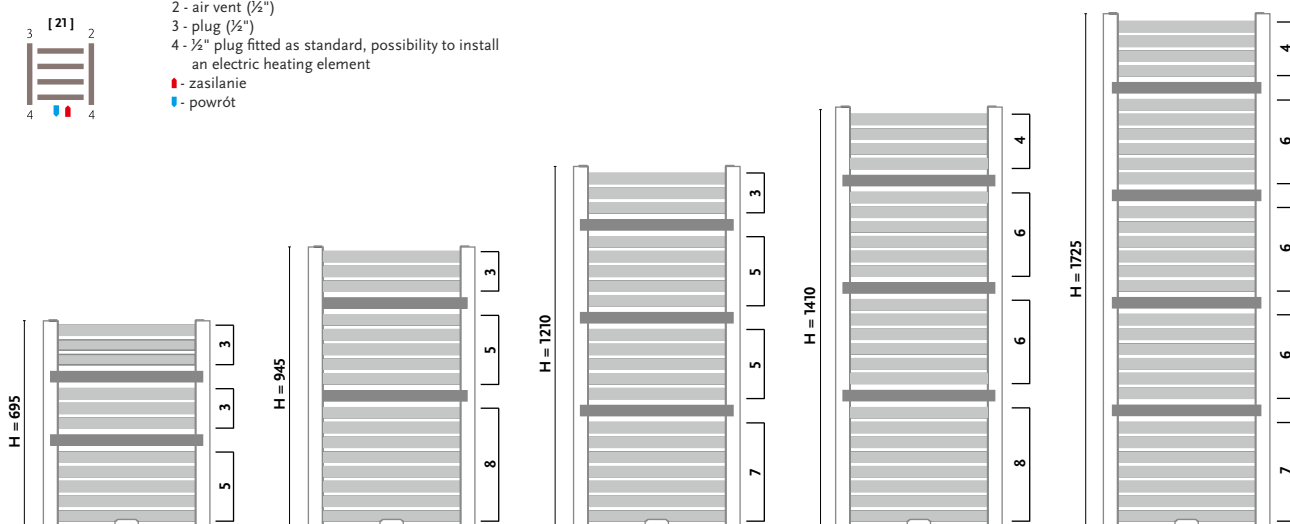

Nadir DR/P

Colour: RAL 3003 [00]*
Connection: [21]

*not standard colour

Nadir DR/P

Supplied as standard in white [01] with connection type [21]. Valves shown in the photo are optional and charged separately

Type:	AD-DR/P - vertical bathroom radiator
Material:	low carbon steel
Construction:	pipe profile 35x10 collector profile trapeze 50x35
Work pressure:	up to 1,0 MPa
Work temperature:	up to 95°C
Standard equipment:	Premium plug ½"; Premium air vent ½"; radiator bracket Z 20
Finishing:	Standard colour white [01]
Connection threads:	½"

STANDARD

- 2 - air vent (½")
- 3 - plug (½")
- 4 - ½" plug fitted as standard, possibility to install an electric heating element
- - zasilanie
- - powrót

Nadir DR/P	H [mm]	W [mm]	D [mm]	WM [mm]	DM [mm]	M [mm]	A [mm]	HA [mm]	INDEKS	n	55/45/20°C [W]	75/65/20°C [W]	e [W]
AD-DR/P 70/55	695	565	104	257	48	50	510	525	1013011115 2101	1,2400	206	393	300
AD-DR/P 95/55	945	565	104	257	48	50	510	775	1013011125 2101	1,2400	274	524	300
AD-DR/P 120/55	1210	565	104	257	48	50	510	1040	1013011135 2101	1,2400	347	663	300
AD-DR/P 140/55	1410	565	104	257	48	50	510	1240	1013011145 2101	1,2400	402	770	600
AD-DR/P 175/55	1725	565	104	257	48	50	510	1555	1013011155 2101	1,2400	489	940	600