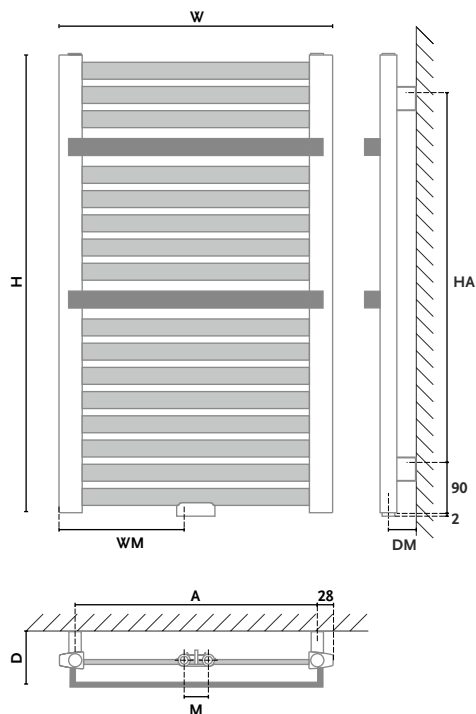

Nadir DR/P

Colour: RAL 3003 [00]*
Connection: [21]

*not standard colour

Nadir DR/P

Supplied as standard in white [01] with connection type [21]. Valves shown in the photo are optional and charged separately

Type:	AD-DR/P - vertical bathroom radiator
Material:	low carbon steel
Construction:	pipe profile 35x10 collector profile trapeze 50x35
Work pressure:	up to 1,0 MPa
Work temperature:	up to 95°C
Standard equipment:	Premium plug ½"; Premium air vent ½"; radiator bracket Z 20
Finishing:	Standard colour white [01]
Connection threads:	½"

STANDARD

- 2 - air vent (½")
- 3 - plug (½")
- 4 - ½" plug fitted as standard, possibility to install an electric heating element
- - zasilanie
- - powrót

Nadir DR/P	H [mm]	W [mm]	D [mm]	WM [mm]	DM [mm]	M [mm]	A [mm]	HA [mm]	INDEKS	n	55/45/20°C [W]	75/65/20°C [W]	e [W]
AD-DR/P 70/55	695	565	104	257	48	50	510	525	1013011115 2101	1,2400	206	393	300
AD-DR/P 95/55	945	565	104	257	48	50	510	775	1013011125 2101	1,2400	274	524	300
AD-DR/P 120/55	1210	565	104	257	48	50	510	1040	1013011135 2101	1,2400	347	663	300
AD-DR/P 140/55	1410	565	104	257	48	50	510	1240	1013011145 2101	1,2400	402	770	600
AD-DR/P 175/55	1725	565	104	257	48	50	510	1555	1013011155 2101	1,2400	489	940	600