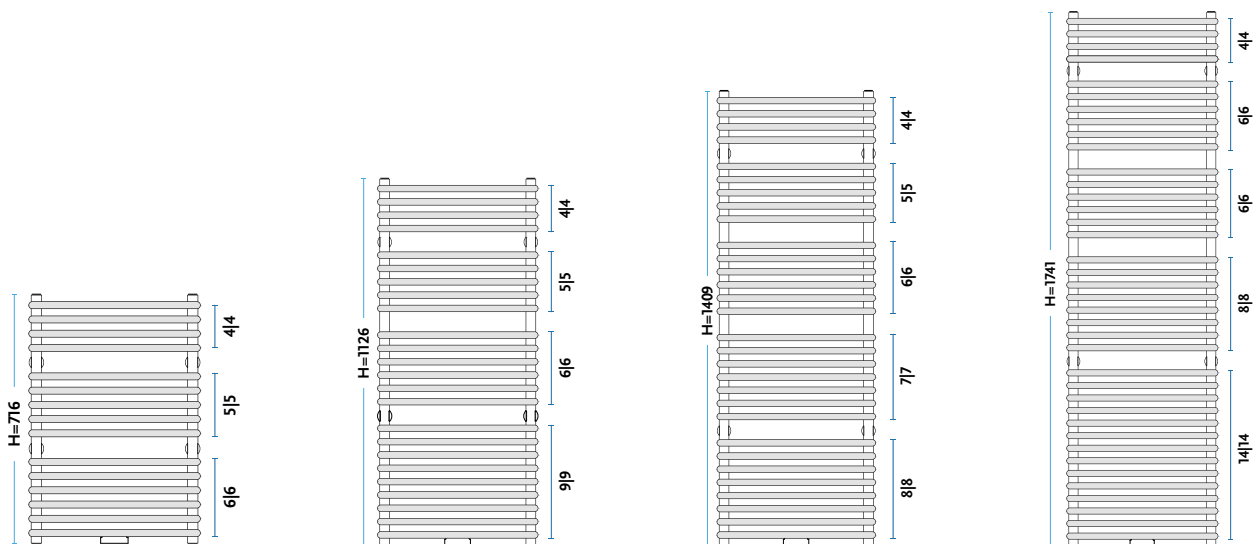

MARS AR2	H [mm]	W [mm]	D [mm]	C [mm]	55/45/20°C [W]	75/65/20°C [W]	90/70/20°C [W]	INDEKS	[kg]	[dm³]
AR2 70/50	716	496	111	450	255	489	616	10141135001101	9,32	5,59
AR2 115/50	1126	496	111	450	418	800	1008	10141135101101	14,87	8,92
AR2 140/50	1409	496	111	450	521	997	1257	10141135151101	18,59	11,15
AR2 175/50	1741	496	111	450	626	1210	1530	10141135201101	23,45	14,07
AR2 70/60	716	596	111	550	302	579	730	10141136001101	10,88	6,53
AR2 115/60	1126	596	111	550	499	956	1205	10141136101101	17,36	10,42
AR2 140/60	1409	596	111	550	622	1191	1501	10141136151101	21,70	13,03
AR2 175/60	1741	596	111	550	755	1445	1821	10141136201101	27,39	16,44
AR2 115/75	1126	746	111	700	633	1188	1487	10141137001101	21,09	12,67
AR2 140/75	1409	746	111	700	800	1531	1930	10141137051101	26,36	15,84
AR2 175/75	1741	746	111	700	931	1799	2275	10141137101101	33,30	20,00

H - height; W - width; D - depth;
C - connection spacing;