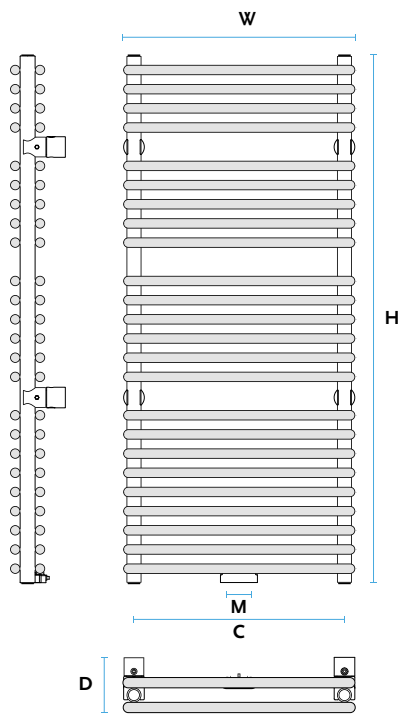

Gorgiel ... *in warm atmosphere*

MARS AR2

INFORMATION CARD

PREMIUM LINE

KEY FEATURES

- Easy to install
- High performance
- Perfect for any bathroom
- Original and aesthetic performance
- The heater complies with the EN 442 standard
- Guaranteed high quality

Supplied as standard in white [01] with type [11] connection. The valves shown in the photo are optional accessories available at an additional cost.

Type:	AR2 - vertical, double bathroom radiator
Material:	Low carbon steel, unalloyed
Construction:	Pipe \varnothing 20 Collector \varnothing 32
Work pressure:	Up to 1,0 MPa (10 bar)
Work temperature:	Up to 95°C
Standard equipment:	Premium plug ½" Premium air vent ½" Radiator bracket type Z 15
Surface finish:	Color white [01]
Connection:	½"

	STANDARD
Connection diagram	[C] 
Connection codes	
	2 - air vent ½" 3 - plug ½"

MARS AR2	H [mm]	W [mm]	D [mm]	C [mm]	55/45/20°C [W]	75/65/20°C [W]	90/70/20°C [W]	INDEKS	[kg]	[dm ³]
AR2 70/50	716	496	111	450	255	489	616	10141135001101	9,32	5,59
AR2 115/50	1126	496	111	450	418	800	1008	10141135101101	14,87	8,92
AR2 140/50	1409	496	111	450	521	997	1257	10141135151101	18,59	11,15
AR2 175/50	1741	496	111	450	626	1210	1530	10141135201101	23,45	14,07
AR2 70/60	716	596	111	550	302	579	730	10141136001101	10,88	6,53
AR2 115/60	1126	596	111	550	499	956	1205	10141136101101	17,36	10,42
AR2 140/60	1409	596	111	550	622	1191	1501	10141136151101	21,70	13,03
AR2 175/60	1741	596	111	550	755	1445	1821	10141136201101	27,39	16,44
AR2 115/75	1126	746	111	700	633	1188	1487	10141137001101	21,09	12,67
AR2 140/75	1409	746	111	700	800	1531	1930	10141137051101	26,36	15,84
AR2 175/75	1741	746	111	700	931	1799	2275	10141137101101	33,30	20,00